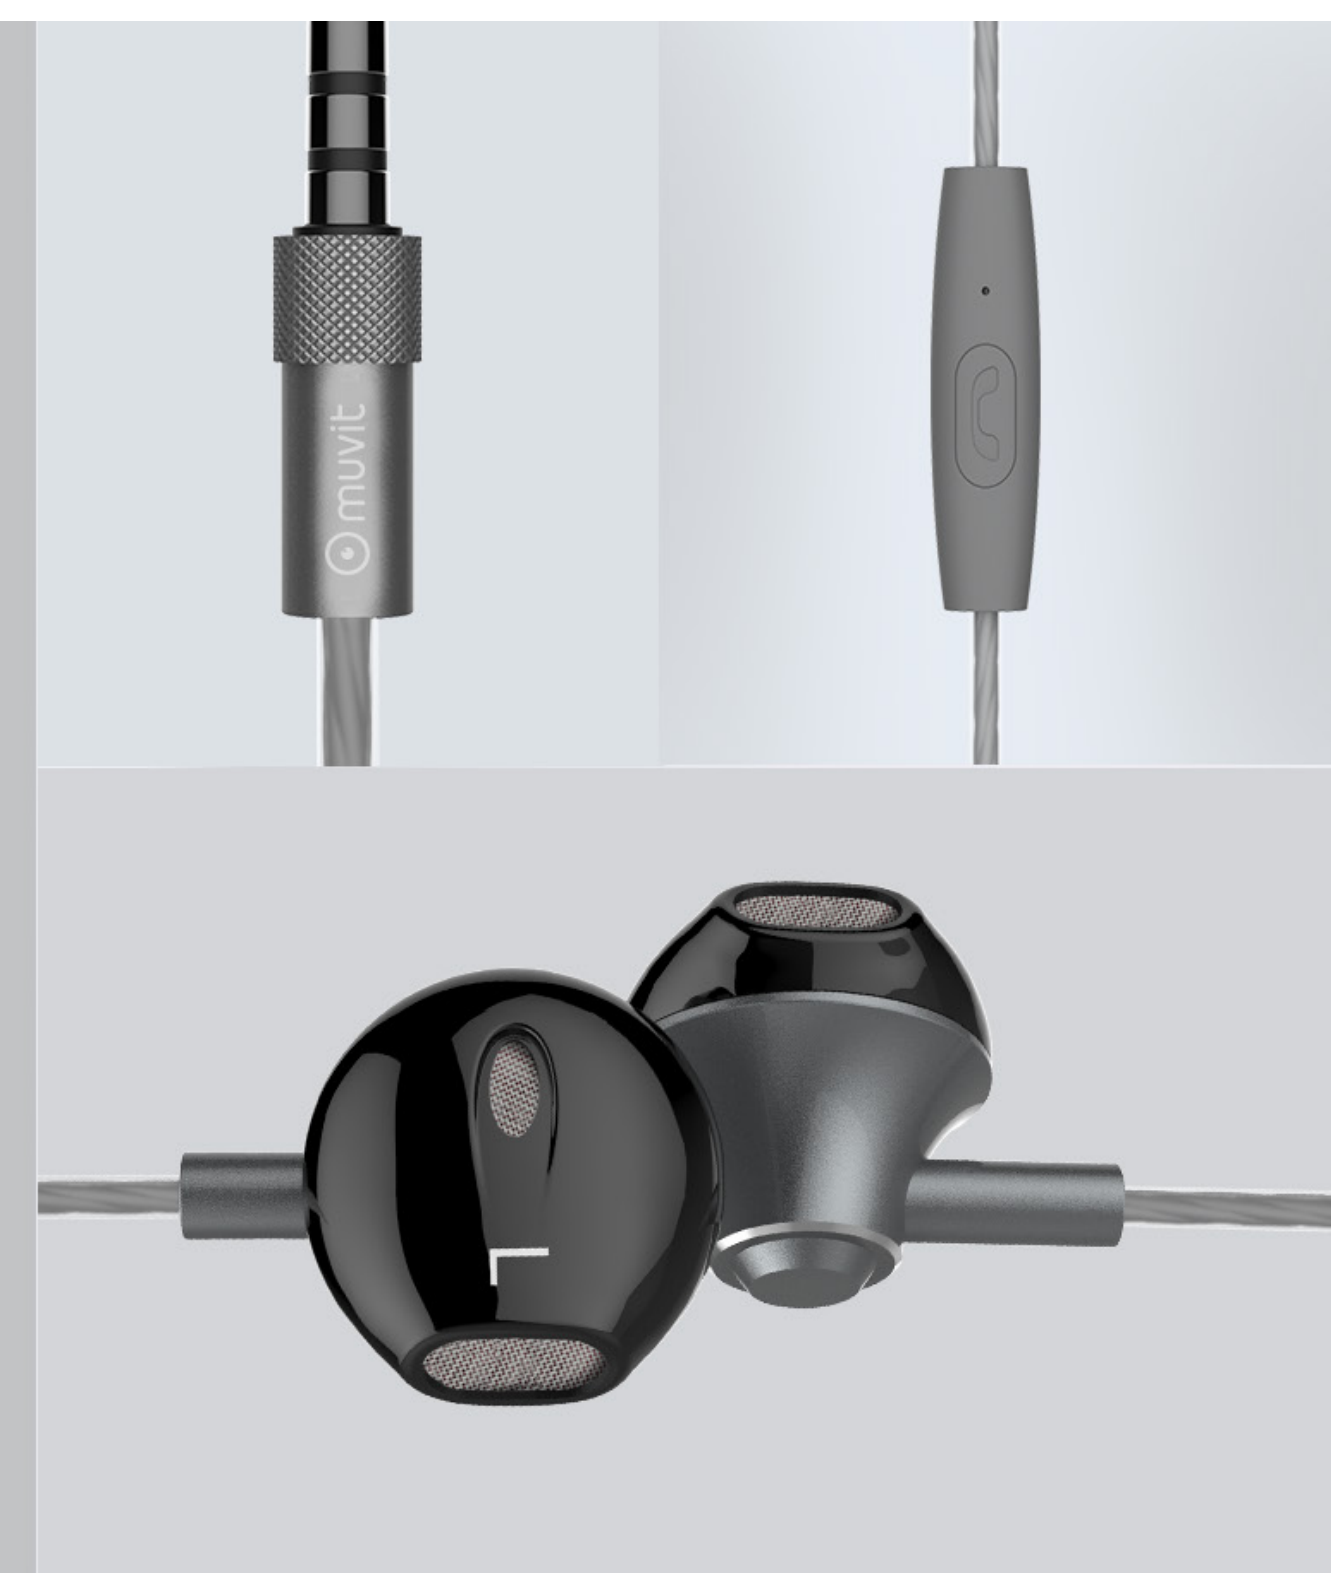

Le kit piéton lifestyle

Le design raffiné de l'aluminium au service d'un kit piéton résistant et élégant. Un confort et une qualité audio sans concession proposés à un prix accessible.

Caractéristiques : 20-20khz | $32\Omega \pm 15\%$ | $119 \pm 3\text{dB}$

Equalizer+

PVMC : 19.90 €